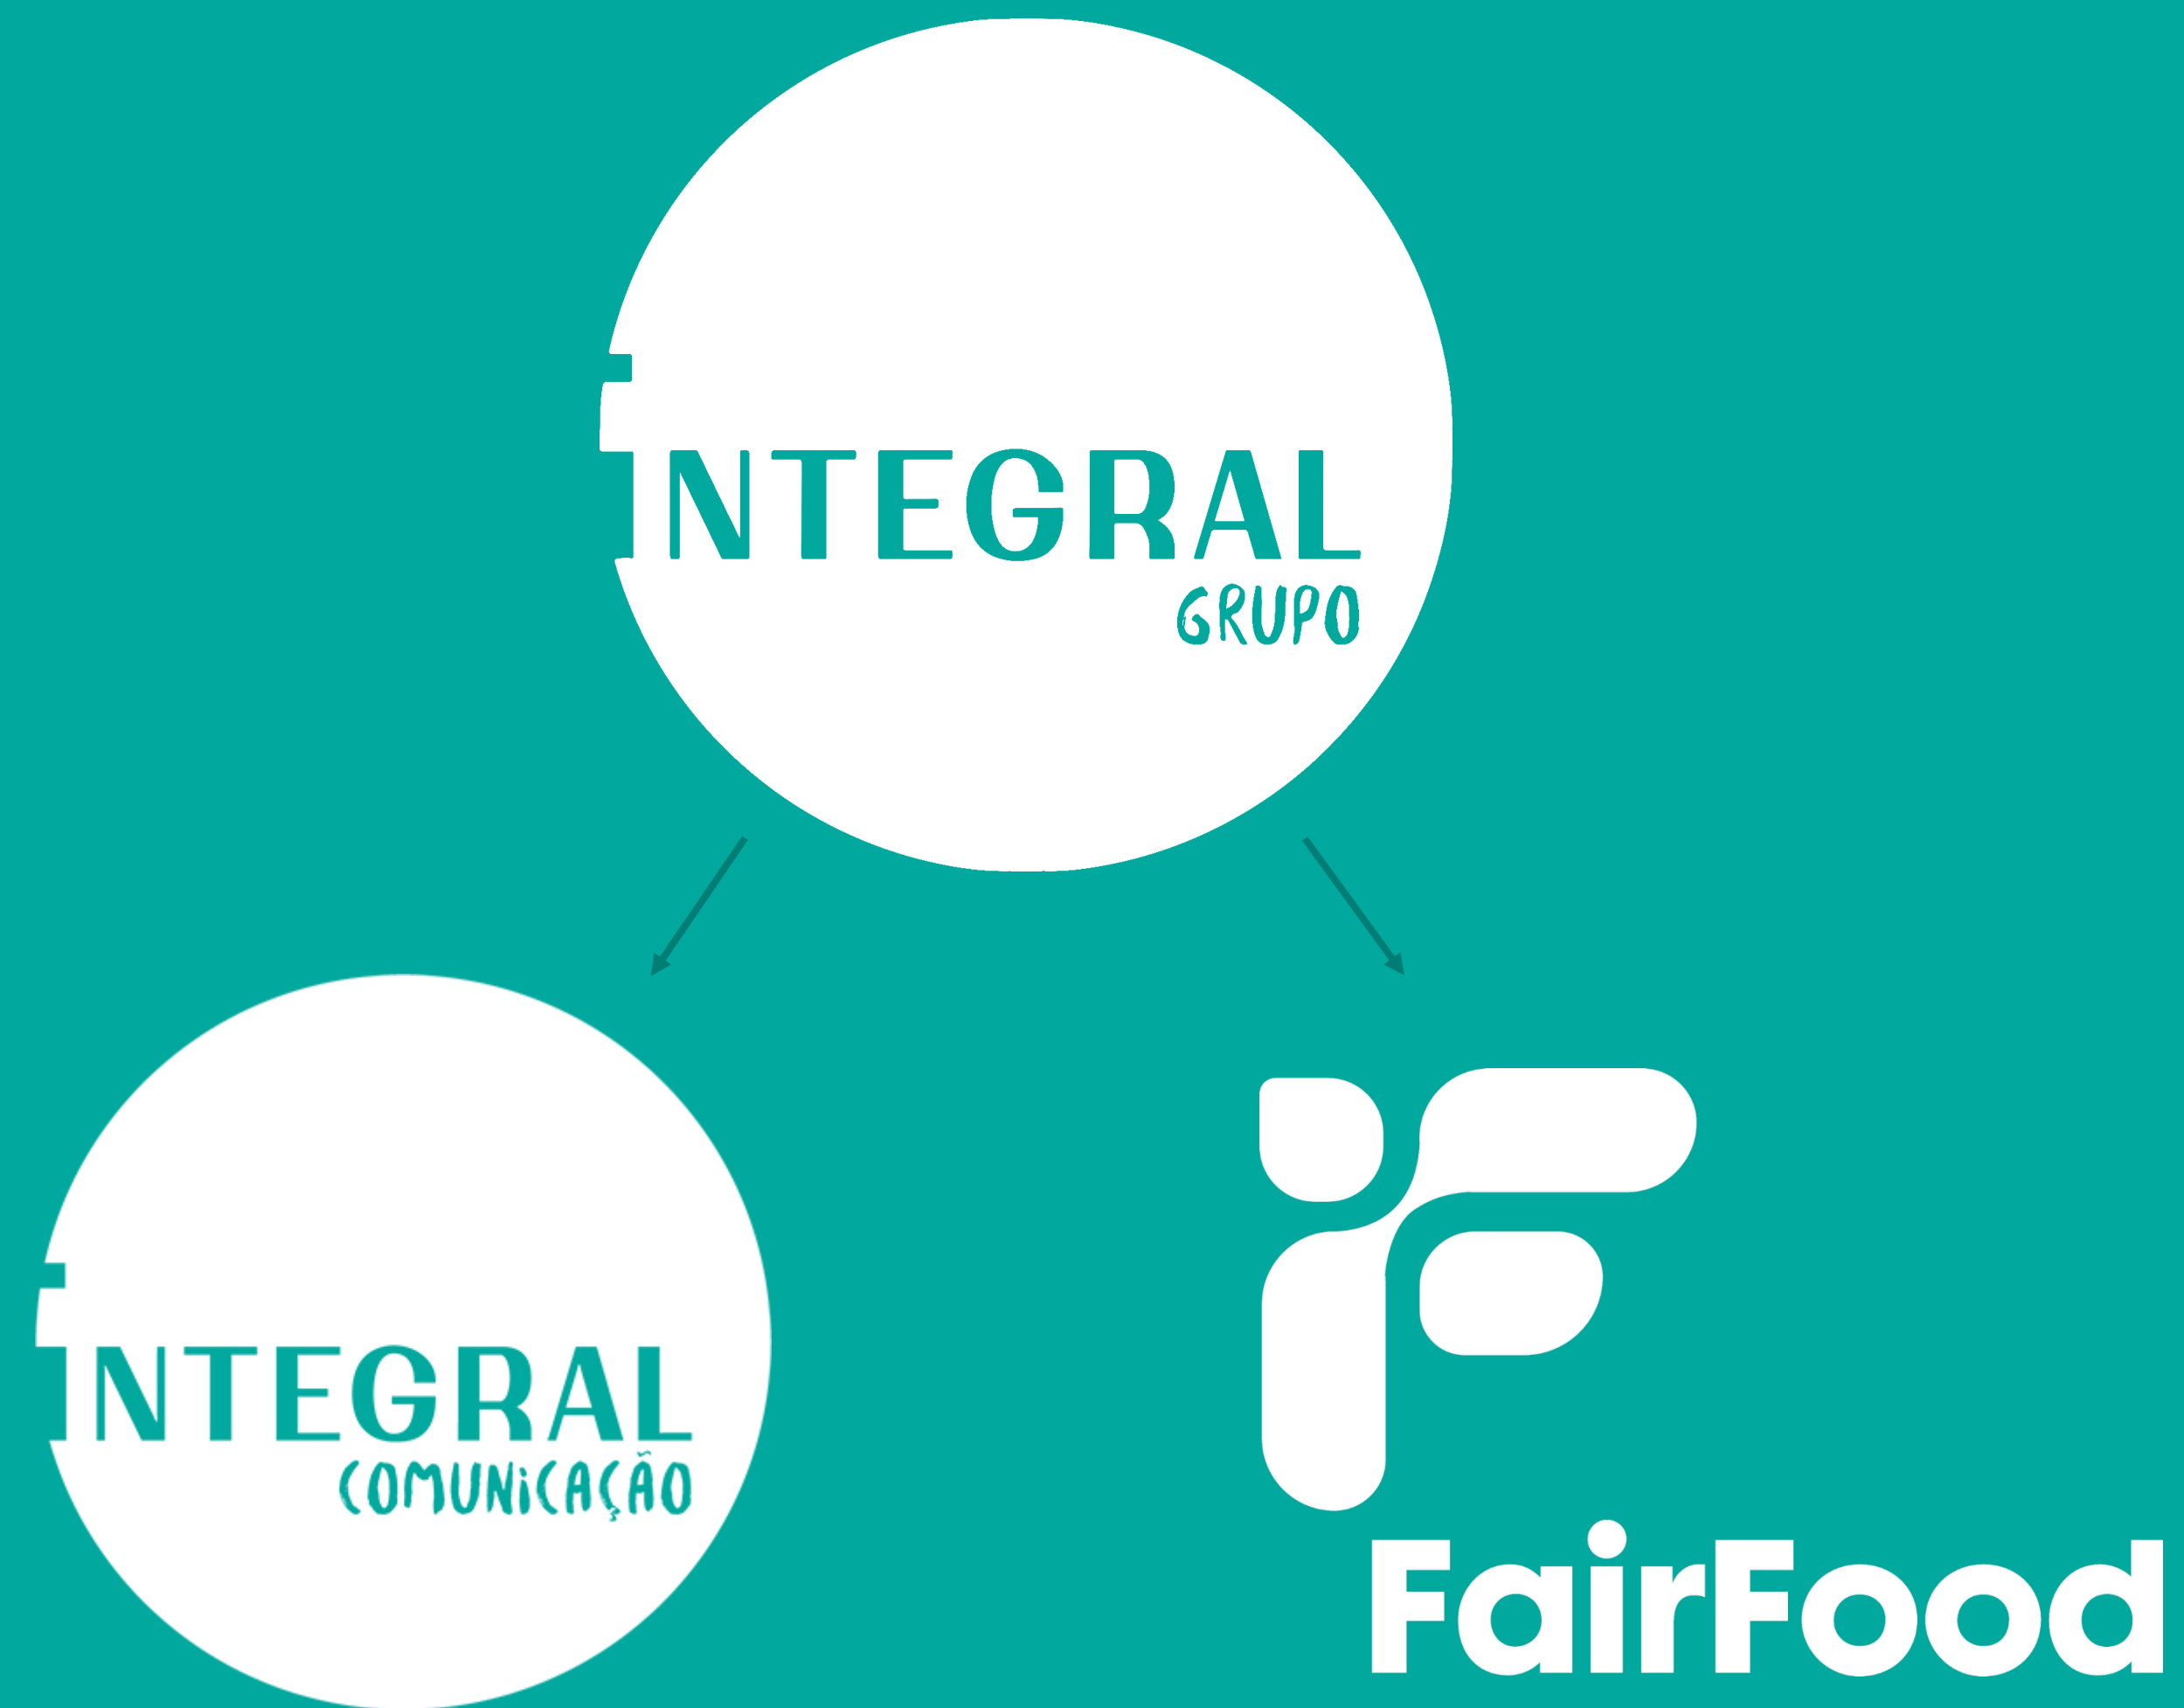

The logo features a large white circle on a teal background. Inside the circle, the word "INTEGRAL" is written in a bold, teal, sans-serif font. Below it, the word "GRUPO" is written in a smaller, teal, sans-serif font. The letter "I" of "INTEGRAL" is partially cut off by the left edge of the circle.

INTEGRAL
GRUPO

INTEGRAL
GRUPO

INTEGRAL
CONTEÚDO

LEITE
INTEGRAL

INTEGRAL
COMUNICAÇÃO

#BEBAMAISSLEITE

FairFood

INTEGRAL
GRUPO